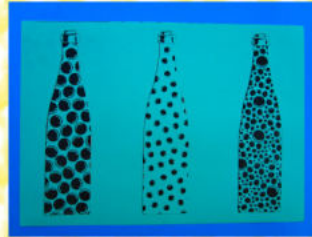

GENESIS making of

2018 - 2021 Ludwigshafen Deutschland Germany

Fotos Photographies